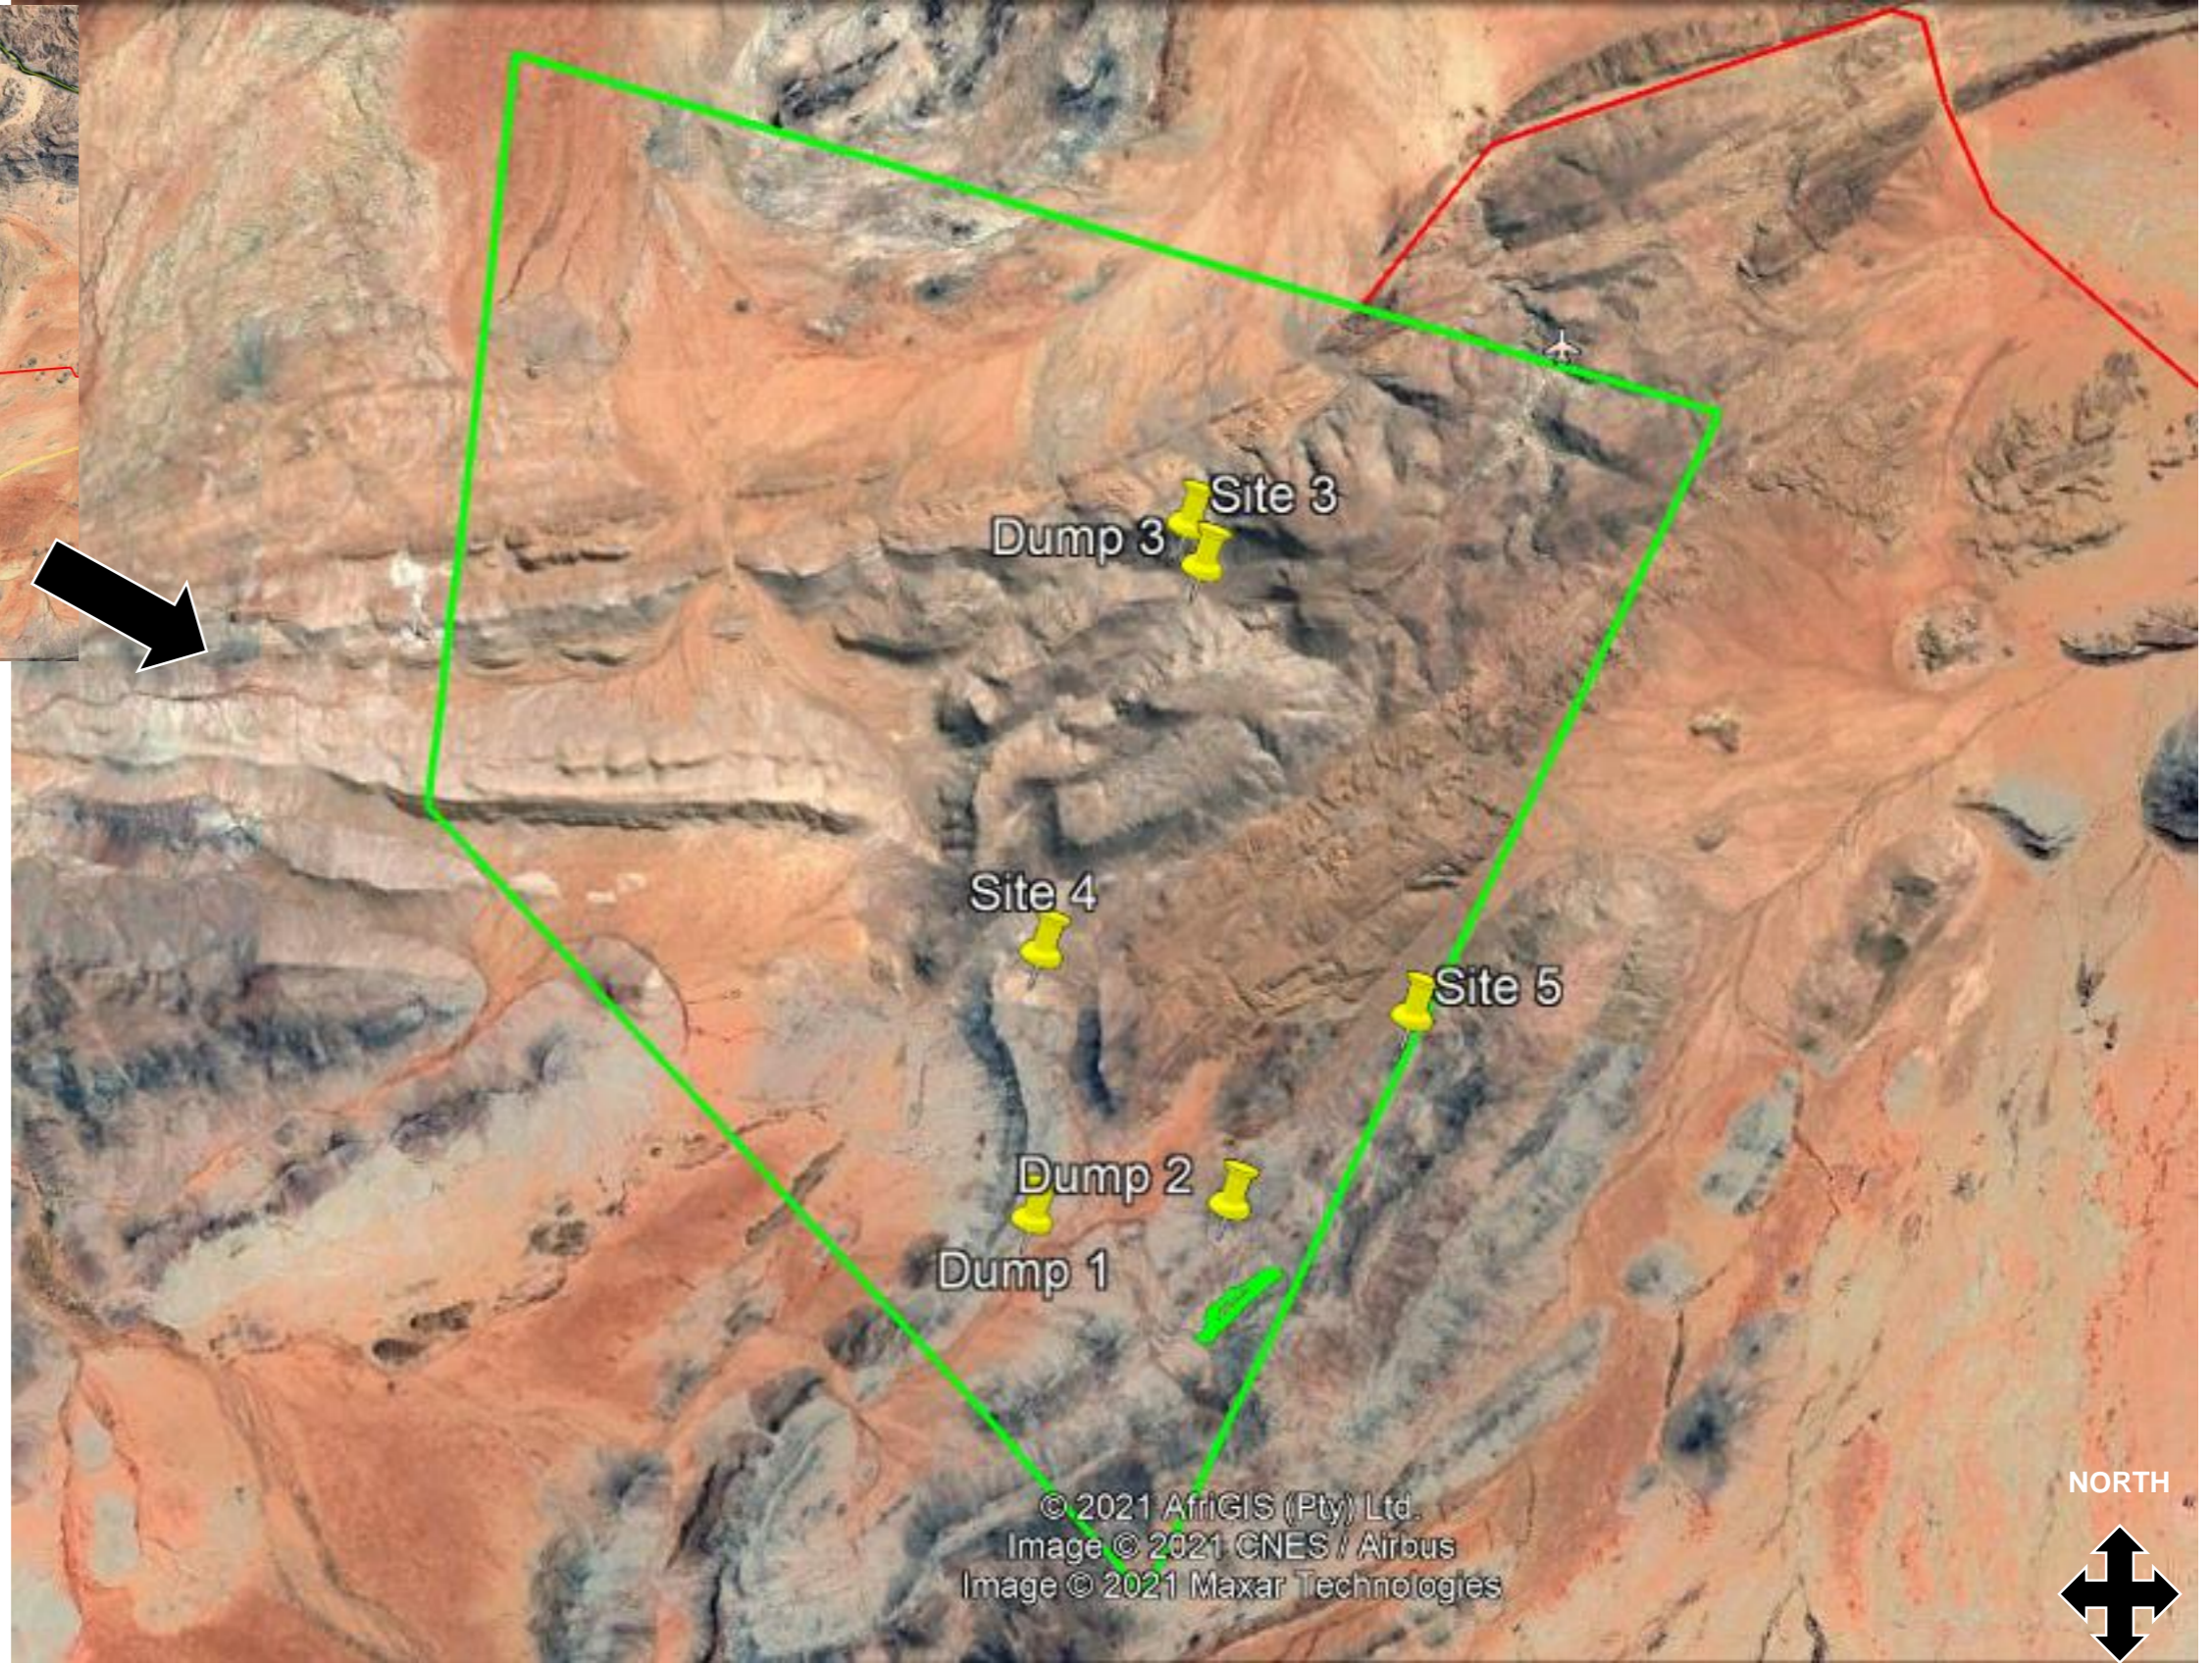

PROPOSED PROSPECTING PLAN  
SILLIMANITE PROSPECTING ON PORTION 1 OF THE FARM WORTEL NO  
NAMAKWA DISTRICT MUNICIPALITY, NORTHERN CAPE PROVINCE  
NC 30/5/1/1/2/12145 PR

**LEGEND:**

-  Proposed Prospecting Area
-  Prospecting Sites
-  Access Road