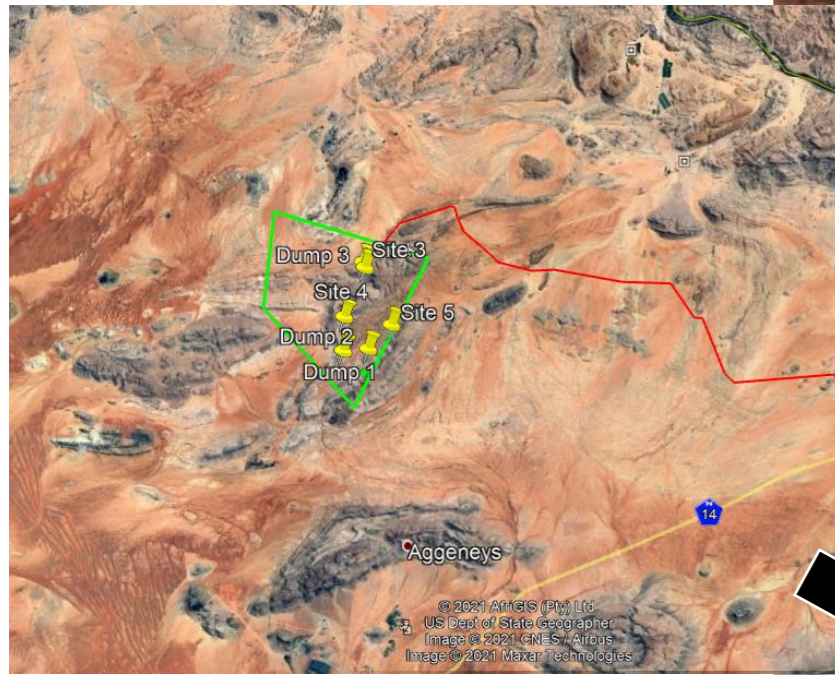

PROPOSED PROSPECTING PLAN  
SILLIMANITE PROSPECTING ON PORTION 1 OF THE FARM WORTEL NO  
NAMAKWA DISTRICT MUNICIPALITY, NORTHERN CAPE PROVINCE  
NC 30/5/1/1/2/12145 PR

**LEGEND:**

-  Proposed Prospecting Area
-  Prospecting Sites
-  Access Road