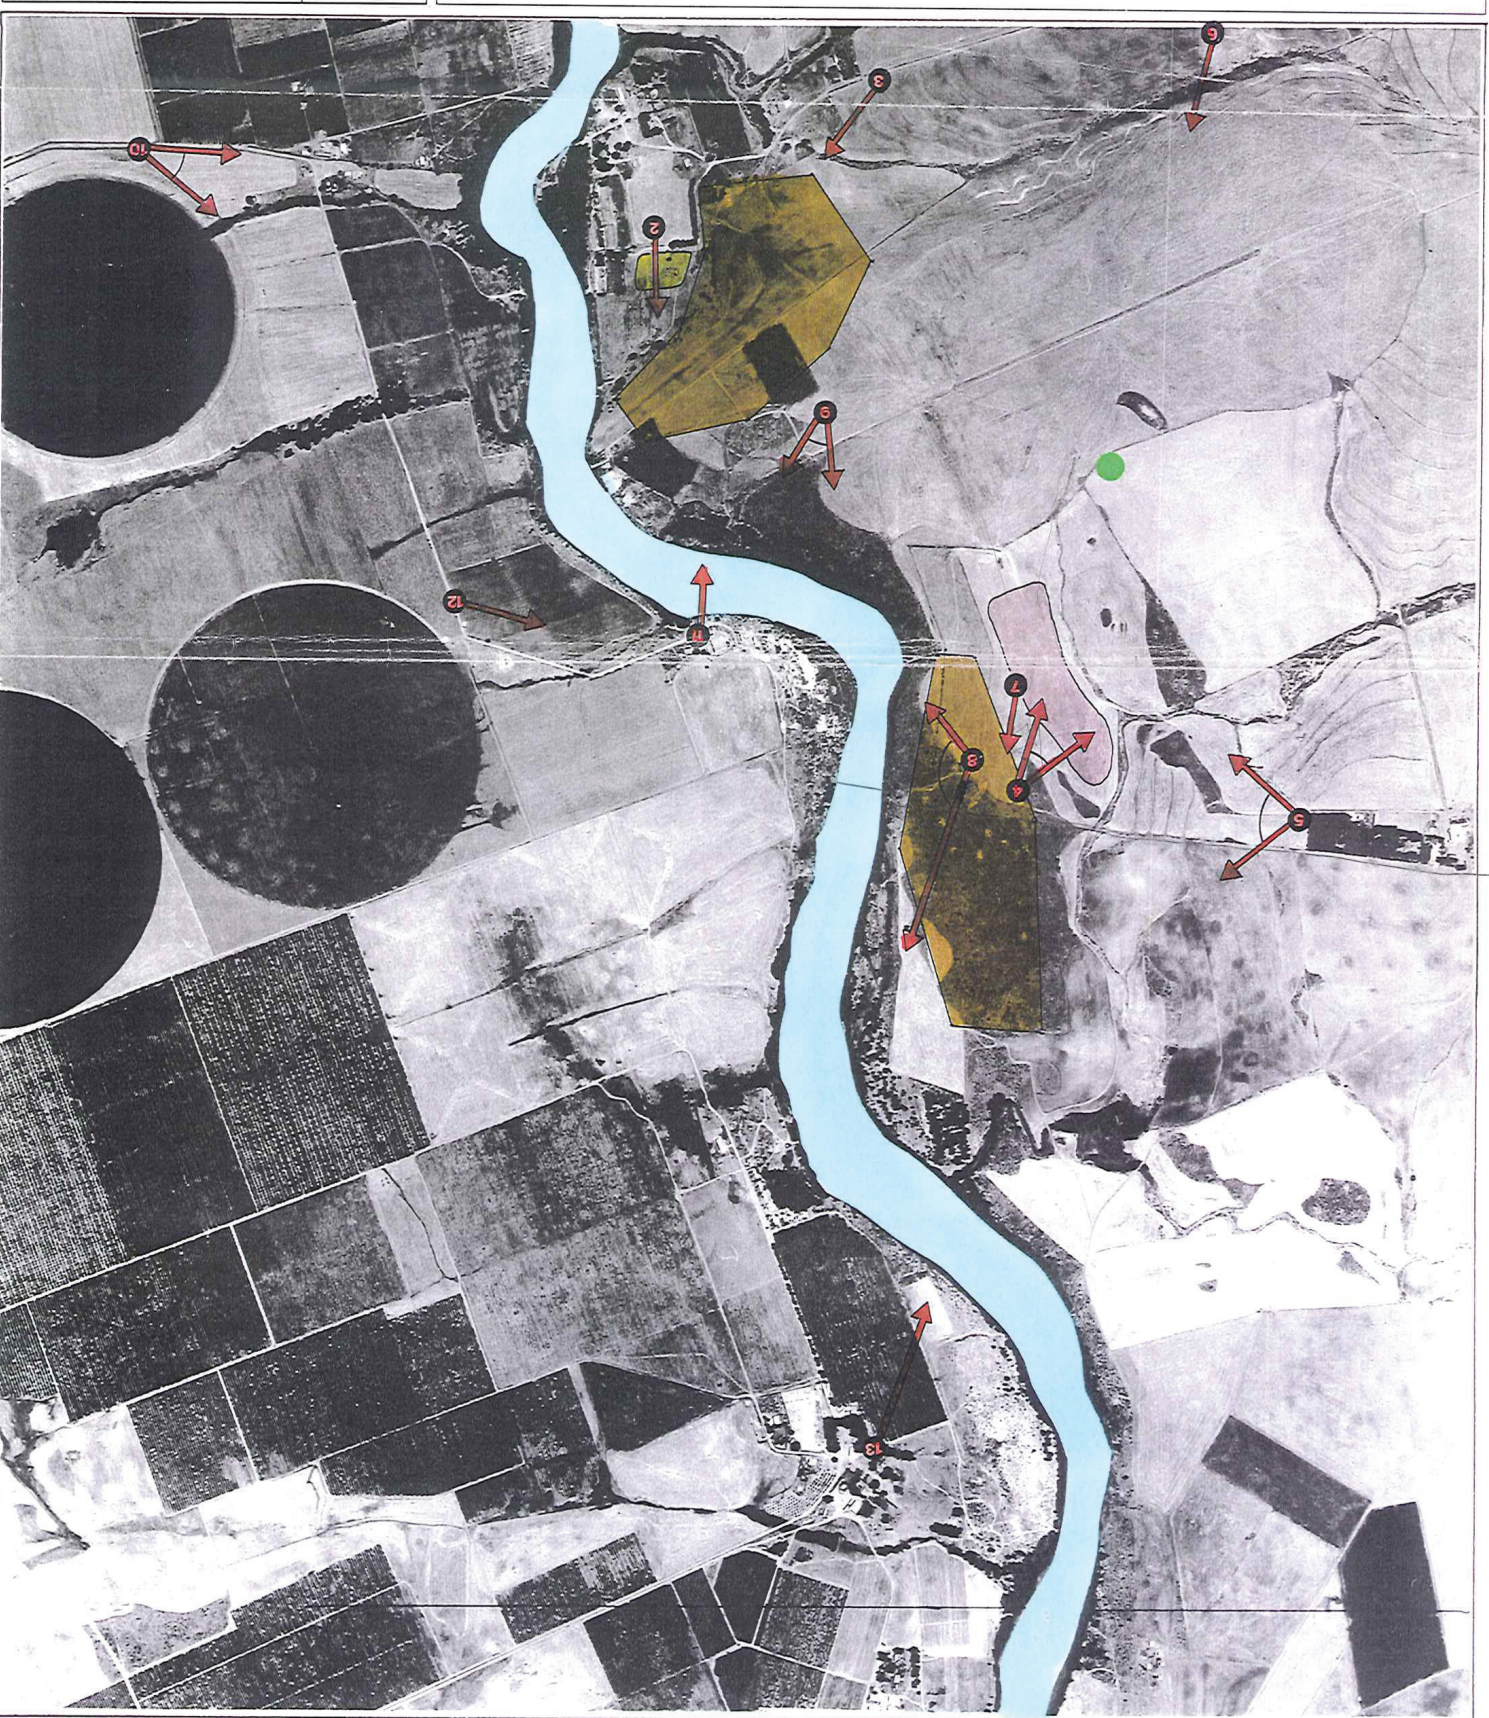

VISUAL IMPACT

BRIDGETOWN DOLOMITE QUARRY - MOORREESBURG

PO BOX 160 Milner 7435
 Tel: (021) 52 3090 Fax: (021) 551 3761

LIME SALES LTD.

PO BOX 3405 Cape Town 8000
 Tel: (021) 221 946 Fax: (021) 24 3490

setplan SETTLEMENT PLANNING SERVICES

- Photo positions
- Proposed excavations
- Proposed plant and stockpile location
- Existing Aglime Plant
- Existing Calcite Plant